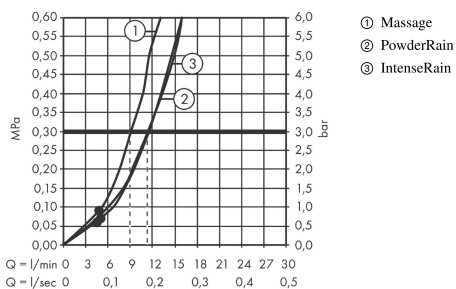

Pulsify Select S

Hand shower 105 3jet Relaxation

Finish: **Brushed Bronze** Article Number: **24110140**

Description

product features

- shower head size: 105 mm
- spray type: PowderRain, IntenseRain, Massage spray
- convenient spray selection via Select button
- spray disc surface: graphite
- maximum flow rate at 3 bar: 11,4 l/min
- minimum flow pressure: 0,9 bar
- with internal water conduction
- rinseable sieve insert
- connection thread G 1/2
- suitable for continuous flow water heaters

Technology

Design awards

reddot winner 2021

Product image

Scale drawing

Flowchart

The consumption was measured in combination with the appropriate fittings (thermostat/mixer/ in-wall valve) to reflect actual application in practice.