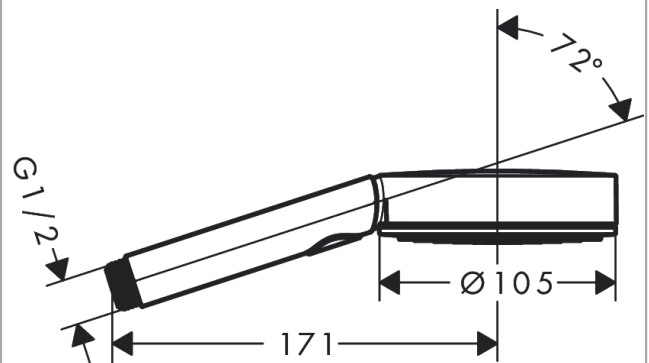

Pulsify Select S

Hand shower 105 3jet Relaxation

Finish: **Brushed Bronze** Article Number: **24110140**

Description

product features

- shower head size: 105 mm
- spray type: PowderRain, IntenseRain, Massage spray
- convenient spray selection via Select button
- spray disc surface: graphite
- maximum flow rate at 3 bar: 11,4 l/min
- minimum flow pressure: 0,9 bar
- with internal water conduction
- rinseable sieve insert
- connection thread G 1/2
- suitable for continuous flow water heaters

Technology

Design awards

reddot winner 2021

Product image

Scale drawing

Flowchart

The consumption was measured in combination with the appropriate fittings (thermostat/mixer/ in-wall valve) to reflect actual application in practice.